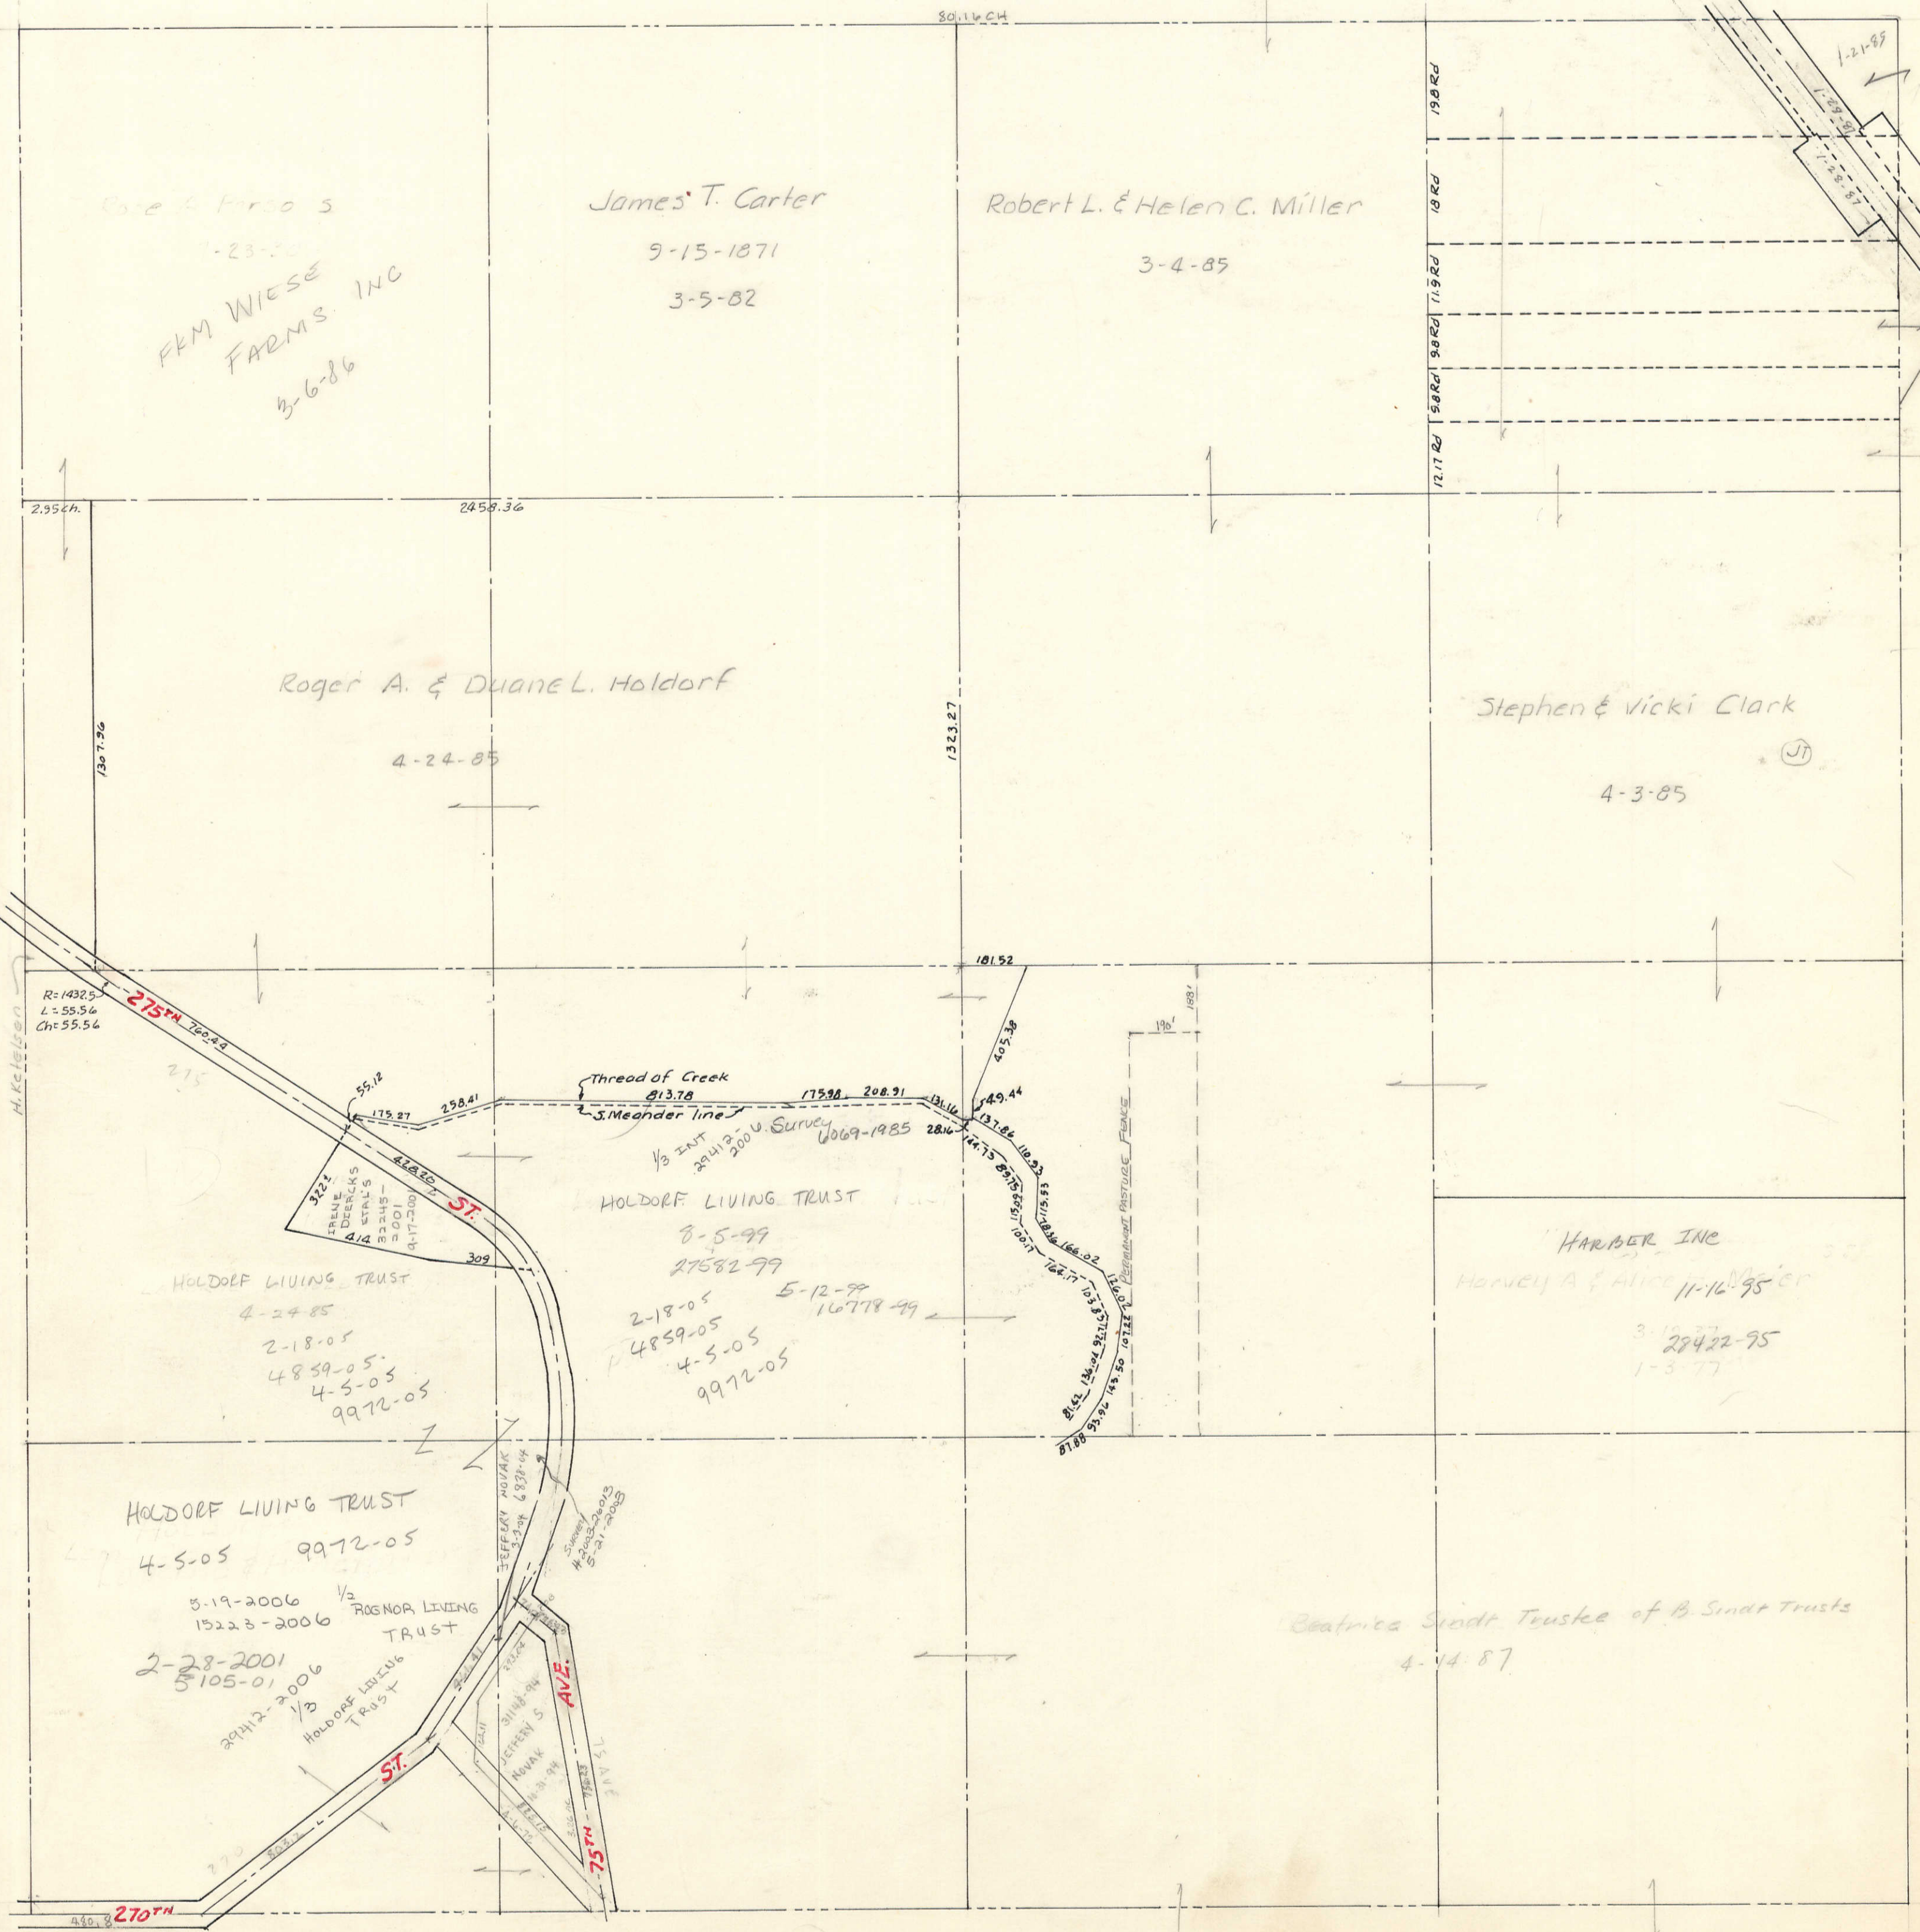

SECTION 29
TOWNSHIP 80 NORTH, RANGE 2 EAST
OF THE FIFTH PRINCIPAL MERIDIAN
ALLENS GROVE TOWNSHIP
SCOTT COUNTY, IOWA

SCALE: 1 INCH = 330 FEET

TRANSFER PAGE 24

SECTION 20 PAGE 20

SECTION 30 PAGE 30

SECTION 28 PAGE 28

HIGGINS ESTATE

SECTION 32 PAGE 32